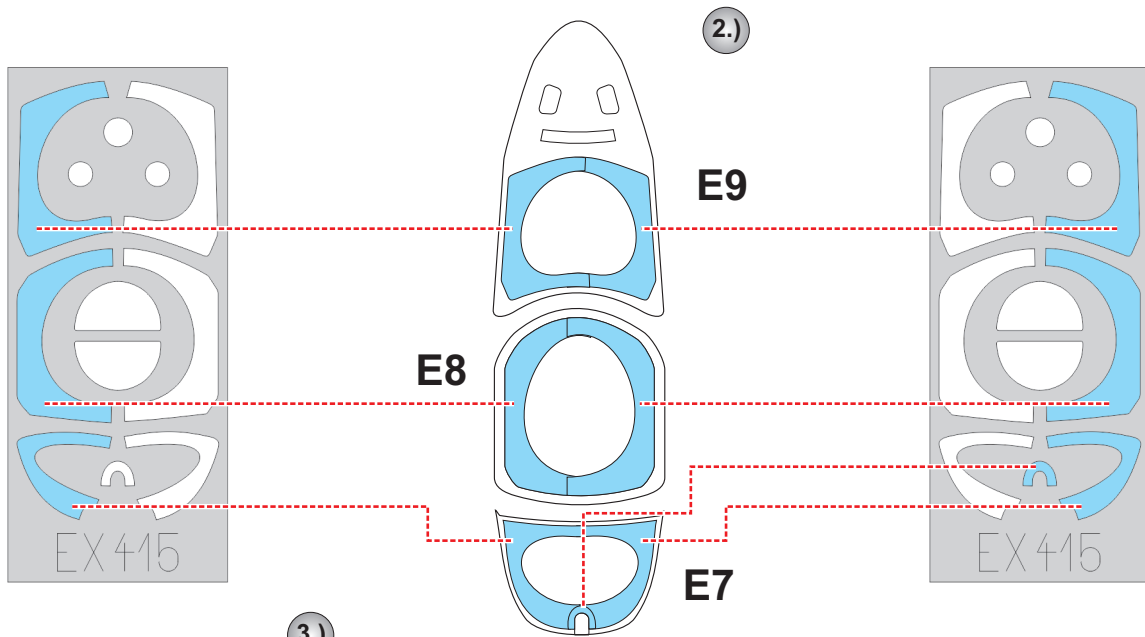

eduard  
MASK

EX 415

# L-29 Delfin 1/48

The die-cut mask for accurate canopy frame painting of the  
*AMK* scale 1/48 KIT