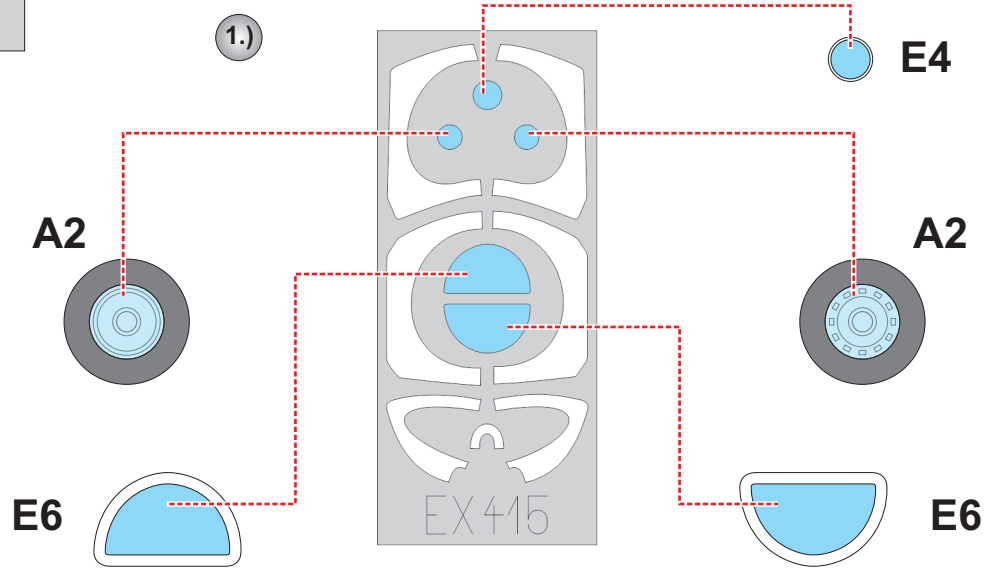

eduard  
MASK

EX 415

# L-29 Delfin 1/48

The die-cut mask for accurate canopy frame painting of the  
*AMK* scale 1/48 KIT